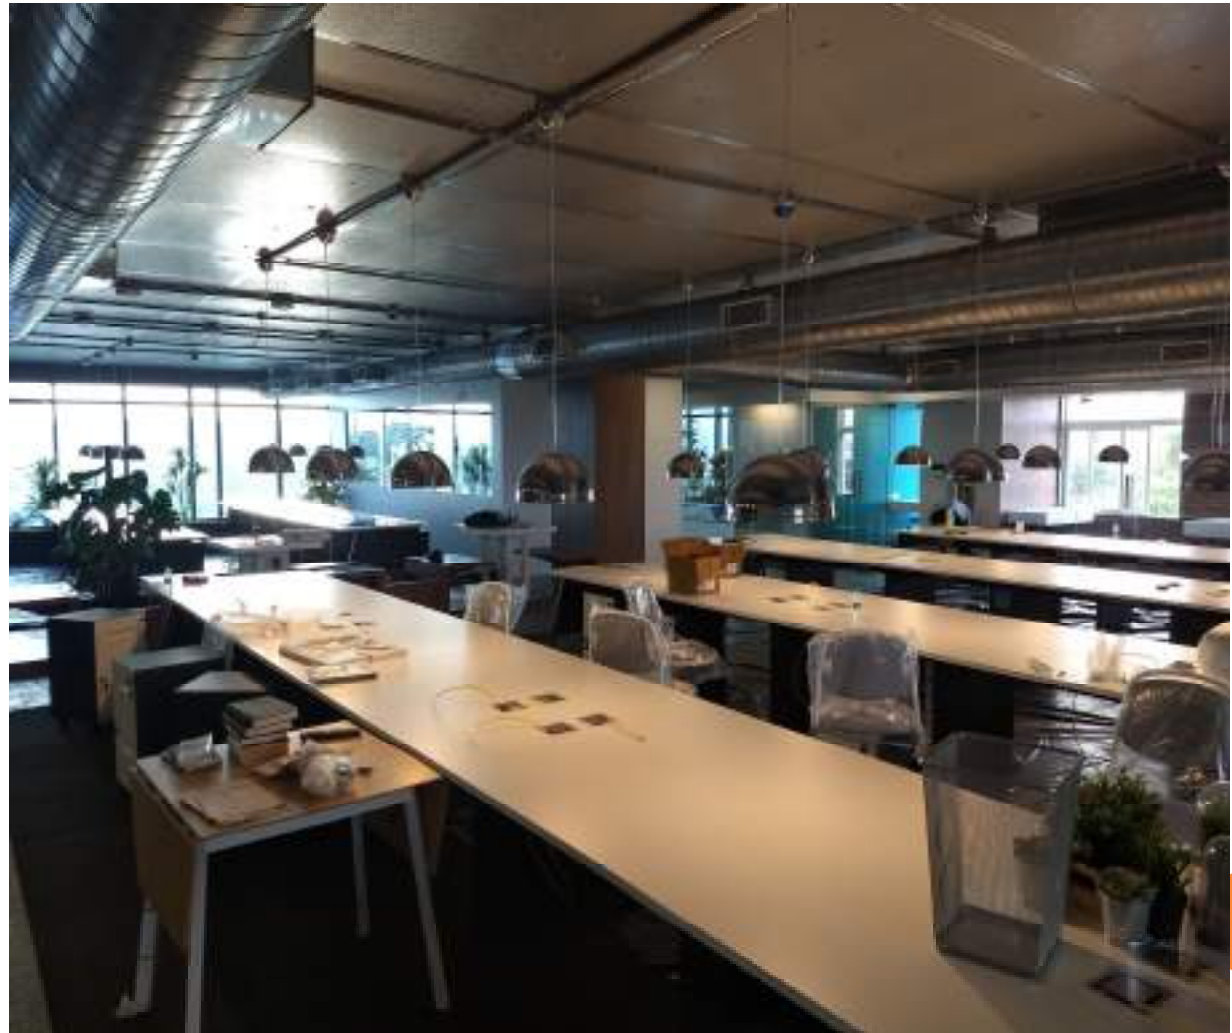

JOCATA : HYDERABAD SITE