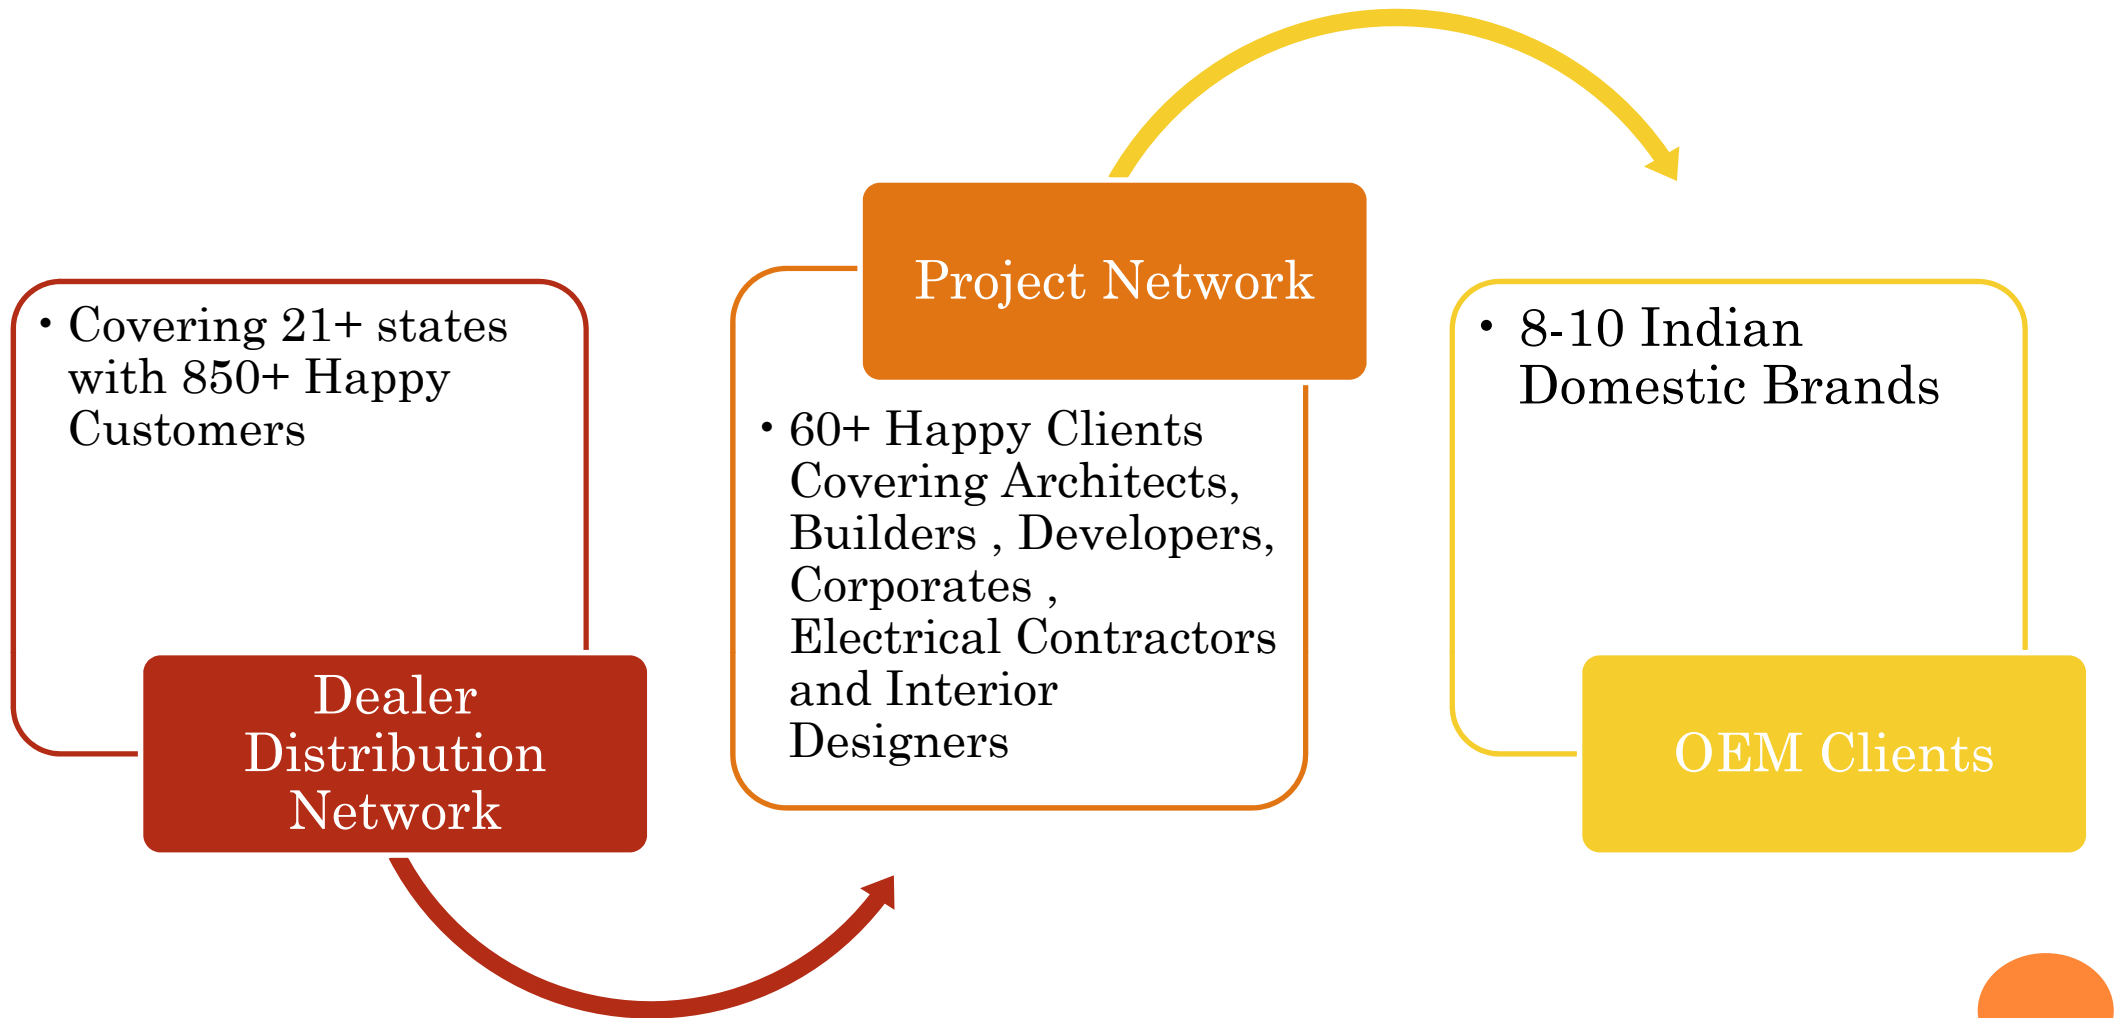

WORKING DISTRIBUTION (CLIENTELE SEGMENT WISE)